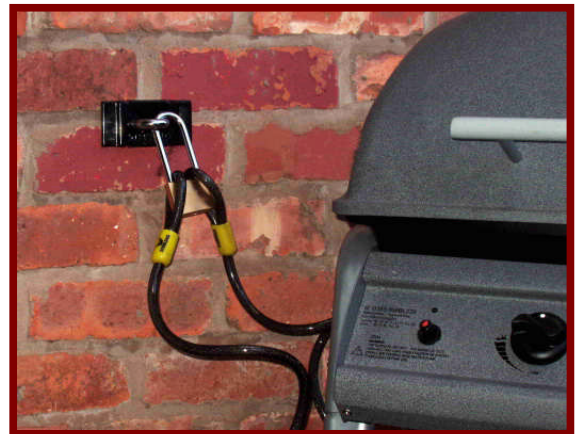

Don't let thieves cash in on your barbecue season

With long hot summer nights on the way gardens become full of the paraphernalia of summer fun. Barbecue's, trampolines, outdoor dining sets and gardening gear adorn lawns countrywide. All of this equipment makes a tempting proposition for thieves. But how do you make sure your summer isn't spoilt by a sticky fingered scallywag? The Sterling range has the answer with a range of security solutions for the home and garden.

A barbecue and dining set are essential for garden entertaining, but are also an easy target for thieves. Securing them is simple. Linking a Sterling double loop cable (ssp from £4.99) through the barbecue or the garden furniture and securing with a Sterling weatherproof padlock (ssp from £6.99) or long shackle padlock (ssp from £4.99), provides a secure solution to keep them put all summer long.

For added security, utilise one of the Sterling security anchors (ssp from £13.99) to provide a permanent security fixing for the cable or chain.

Sterling's selection of security products has a wide range of uses. Ladders, lawnmowers and other garden tools can be linked together with Sterling chains or cables and secured with a padlock. Sterling brass padlocks and stainless steel disc padlocks are ideal for use on a shed or garage and bikes can be locked away using a Sterling D-lock (ssp from £8.99). All of the Sterling cable & chain range comes with protective sleeving to avoid scratching expensive paintwork on cycles or damaging wooden garden furniture. Sterling also offers the option of keyed-alike multi-pack padlocks, which means you can secure many items in the garden with the same key.